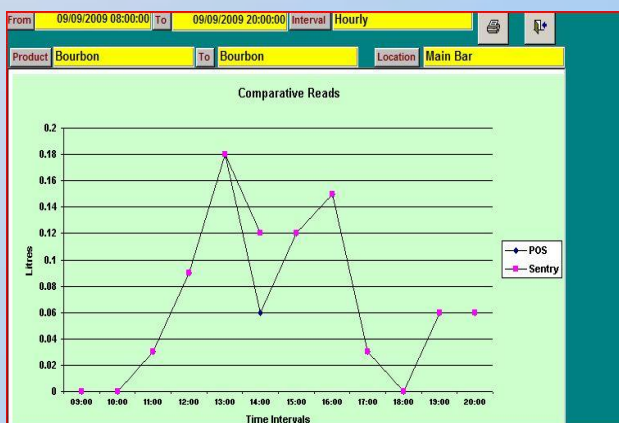

Bevcon Beer and Beverage Systems P/L

E: Info@bevcon.com.au

P: 0417 023 054 Web: www.bevcon.com.au

Bevcon Beverage Monitoring Systems

Because every drop counts.

Accountability = Control = Profitability

- ✓ Track draught beer, electronically dispensed spirits and post-mix pours in real time
- ✓ Pours and variances are tracked by location, volume and specific date and time
- ✓ Detect bartenders giving drinks to mates or 'working for themselves' at your expense
- ✓ Improve bartender performance through elimination of wasteful pouring habits

Bevcon Draught Beer Flow-meters

- ✓ Brewery-tested for accuracy and neutral effect on beer flow and quality
- ✓ purpose-designed for draught beer systems
- ✓ Easy to use –no need for complex by-pass assemblies during line cleaning procedures
- ✓ restrictive One-way check valves not required
- ✓ installed and serviced (on-site) by our team of Brewery-approved technicians